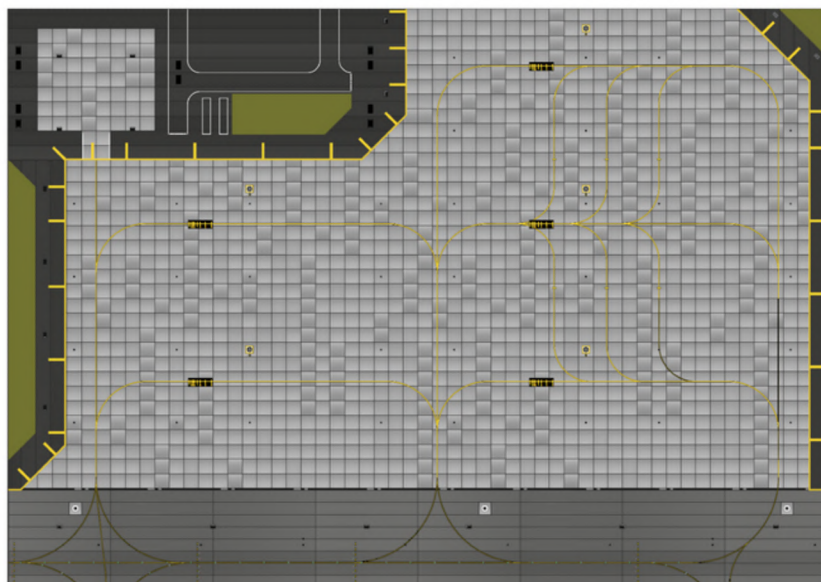

Modular Series

Layout design

1/400 Military Base

SKU: 42306

Size: 4 A3 or 8 A4 (84.0 x 59.4 cm)

Military base with control tower and hangar for medium-sized aircraft.

6