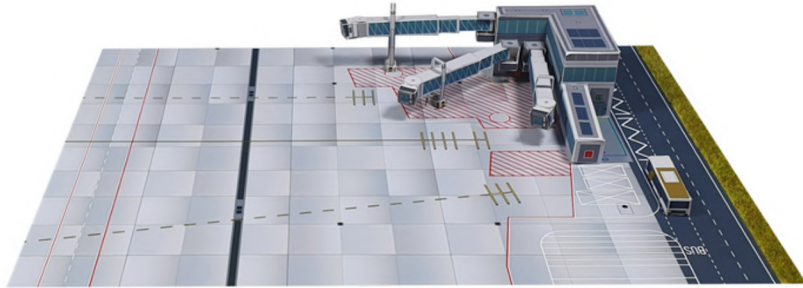

1/200 Display Series

A380 Remote Gate

SKU: 22302 (Modular)

Size: 4 A4 (59.4 x 42.0 cm)

Display Runway

SKU: 22303 (Combines with 22304 and 22305 sets)

Size: 1 A3 (42.0 x 29.7 cm)

Domestic Airport