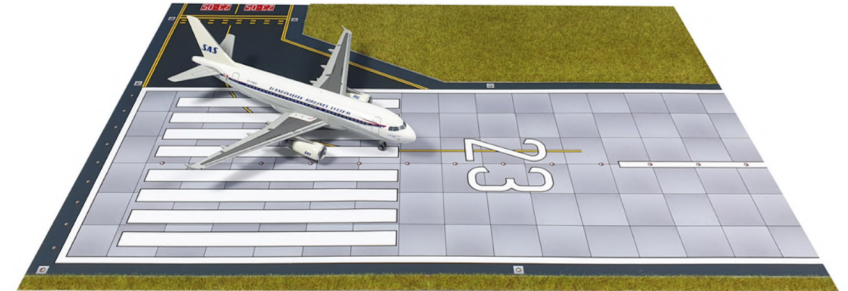

1/200 Display Series

A380 Remote Gate

SKU: 22302 (Modular)

Size: 4 A4 (59.4 x 42.0 cm)

Display Runway

SKU: 22303 (Combines with 22304 and 22305 sets)

Size: 1 A3 (42.0 x 29.7 cm)

Domestic Airport