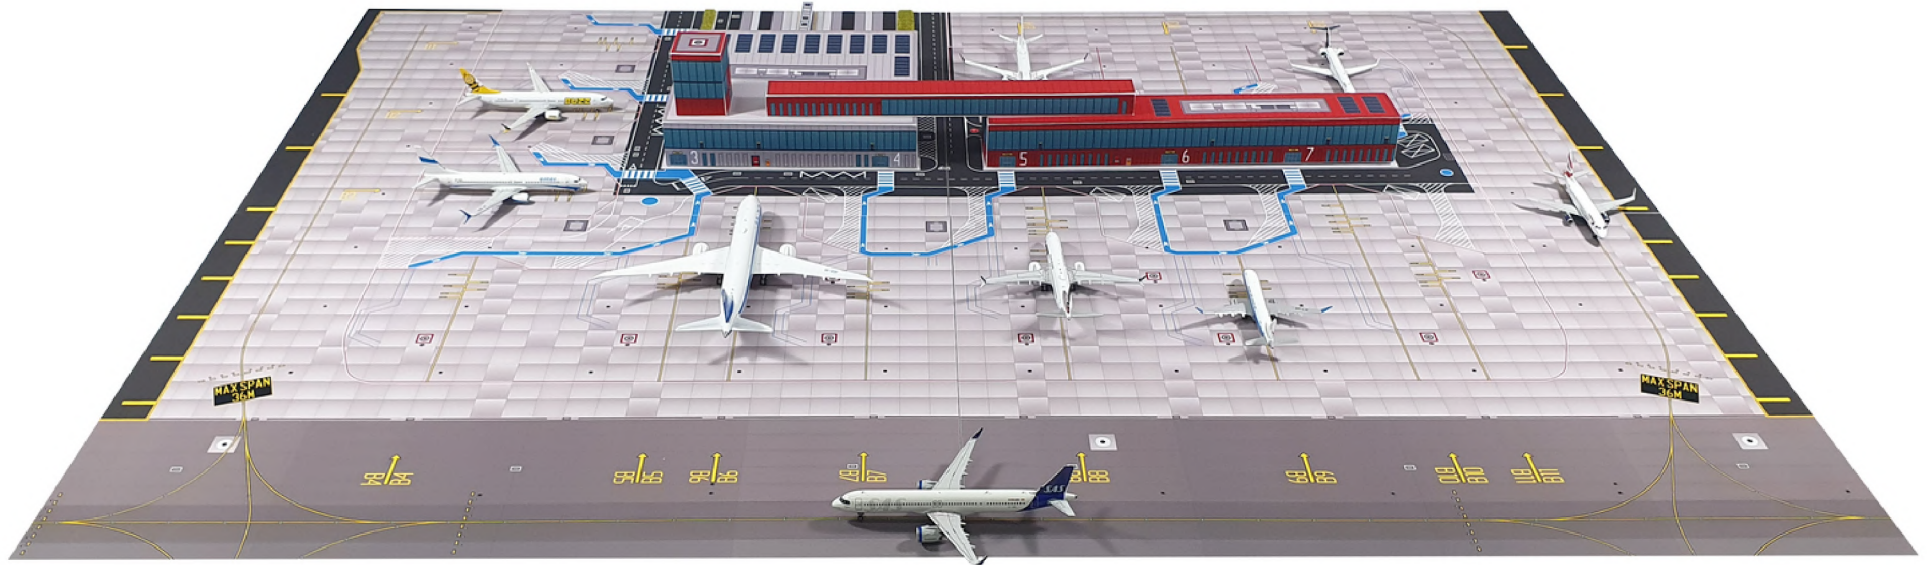

Size: 4 A3 or 8 A4 (84.0 x 59.4 cm)

Modern terminal for low-cost carriers. It is characterised by special connector piers and a red elevation.

Similar set available in other scales!

1/500 Modular Series

1/500 Military Base

SKU: 52306

Size: 4 A4 (59.4 x 42.0 cm)

Military base with control tower and hangar for medium-sized aircraft.

Catalogue 09-10 2023

Similar set available in other scales!

1/400 Modular Series

1/400 Low-Cost Terminal T1