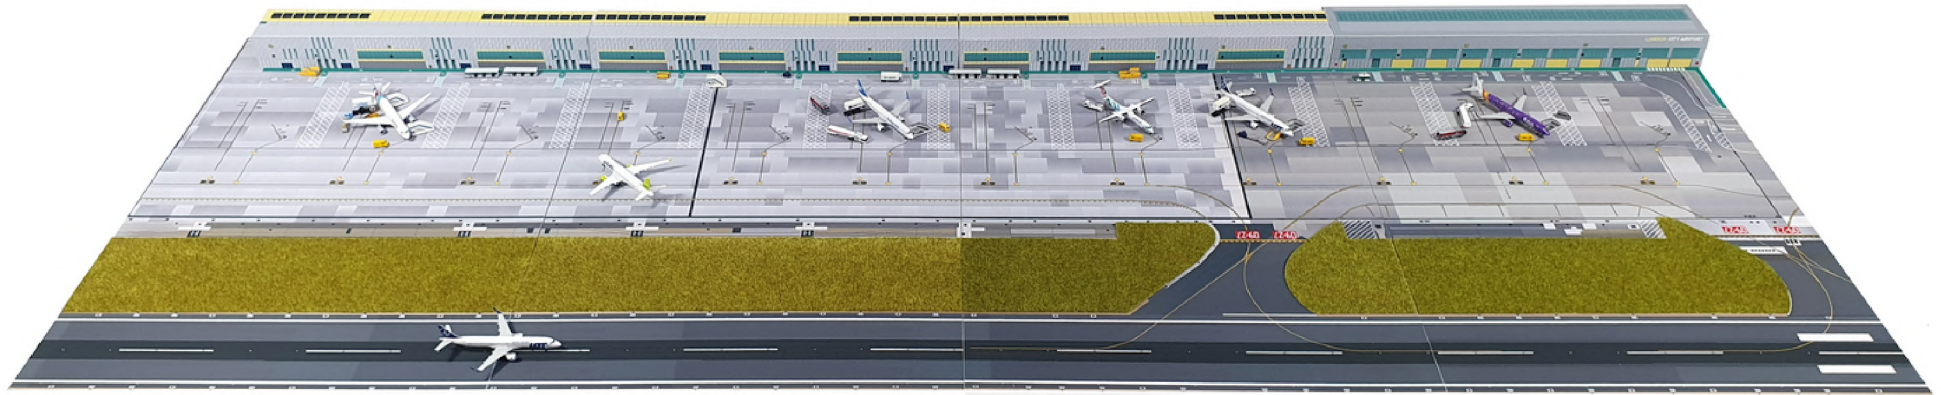

Real Airport Series