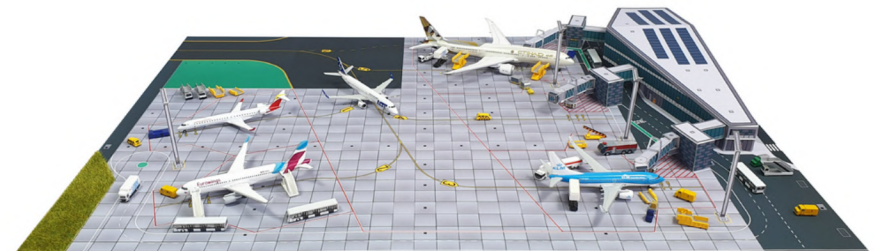

Size: 1 A4 (29.7 x 21.0 cm)

Display Runway

SKU: 52303 (Combines with 52304 and 52305 sets)

Size: 1 A4 (29.7 x 21.0 cm)

Domestic Airport

SKU: 52304

Size: 1 A4 (29.7 x 21.0 cm)

Small Reg. Airport