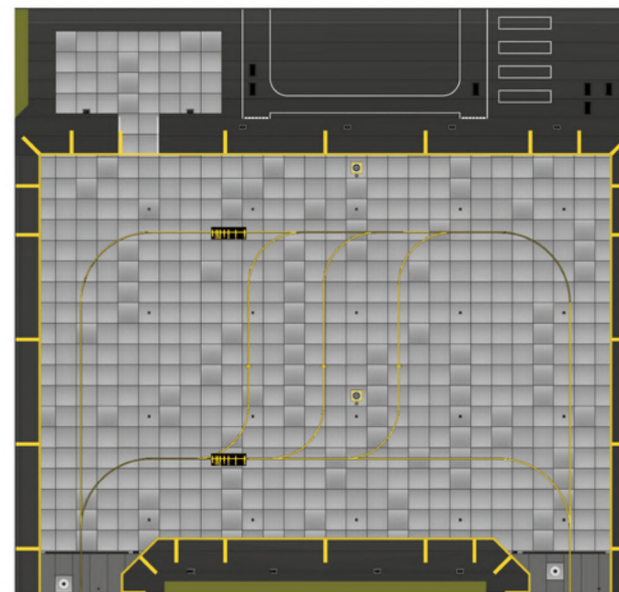

Size: 6 A3 or 12 A4 (84.0 x 89.1 cm)

Modern terminal for low-cost carriers. Apron for 7 stands for C-code aircraft (e.g. A320)

Catalogue 2023

Modular Series

Layout design

1/400 Military Base

SKU: 42306

Size: 4 A3 or 8 A4 (84.0 x 59.4 cm)

Military base with control tower and hangar for medium-sized aircraft.

6

Layout design

1/200 Military Base

SKU: 22306

Size: 6 A3 or 12 A4 (84.0 x 89.1 cm)

Military base with control tower and hangar for small-sized aircraft.