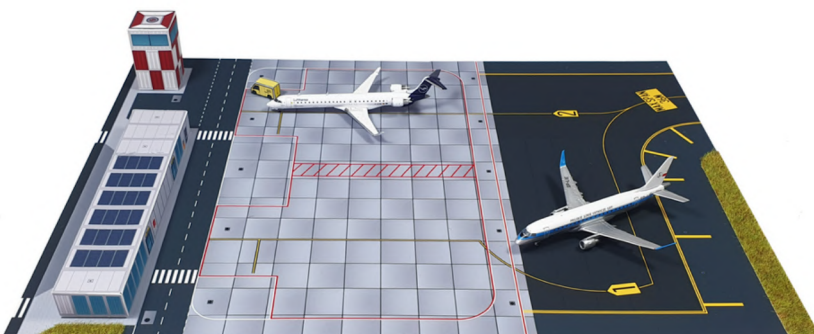

Domestic Airport

SKU: 42304

Size: 1 A4 (29.7 x 21.0 cm)