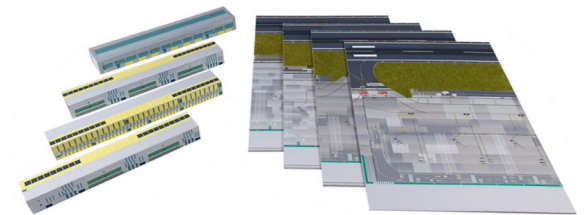

1/400 LCY Model Airport

SKU: 40007 (2 sets: Terminal and Runway)

Size: 7 A4 (147.0 x 29.7 cm)

First set with ready-made buildings!