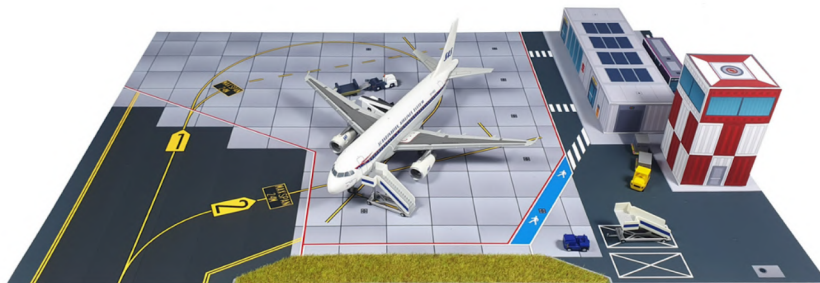

1/200 Display Series

A380 Remote Gate

SKU: 22302 (Modular)

Size: 4 A4 (59.4 x 42.0 cm)

Display Runway

SKU: 22303 (Combines with 22304 and 22305 sets)

Size: 1 A3 (42.0 x 29.7 cm)

Domestic Airport