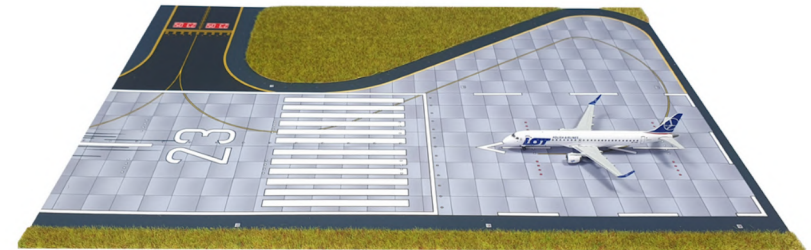

Display Runway

SKU: 52303 (Combines with 52304 and 52305 sets)

Size: 1 A4 (29.7 x 21.0 cm)