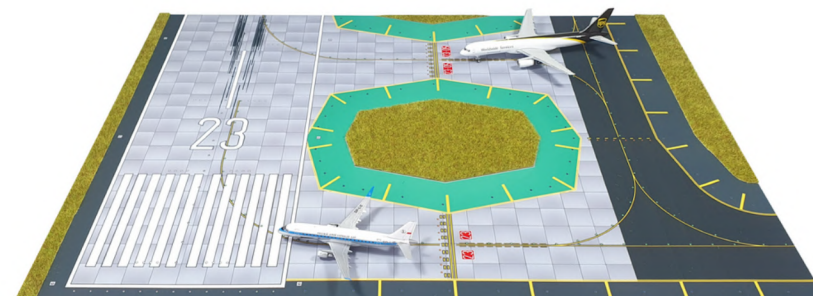

SKU: 52305

Size: 1 A3 (42.0 x 29.7 cm)

1/400 Display Series

A380 Remote Gate

SKU: 42302 (Modular)

Size: 1 A4 (29.7 x 21.0 cm)

Display Runway

SKU: 42303 (Combines with 42304 and 42305 sets)